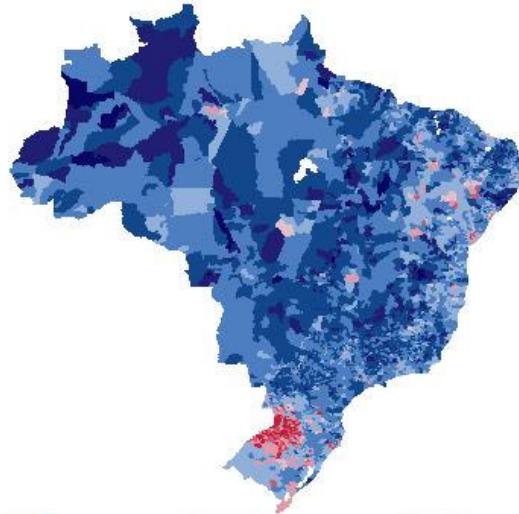

BRAZIL: PRESIDENTIAL ELECTION 1994  
VOTES FOR FHC LESS VOTES FOR (LULA+BRIZOLA) (% OF ATTENDANCE)

PERCENT CLASS

less than -45  
0 ; 10

-45 ; -30  
10 ; 30

-30 ; -10  
30 ; 45

-10 ; 0  
45 and more

Jun/98

NEMESIS/PRONEX

BRAZIL: PRESIDENTIAL ELECTION 1994  
VOTES FOR FHC LESS LULA (% OF ATTENDANCE)

PERCENT CLASS

less than -45  
0 ; 10

-45 ; -30  
10 ; 30

-30 ; -10  
30 ; 45

-10 ; 0  
45 and more

Jun/98

NEMESIS/PRONEX

BRAZIL: PRESIDENTIAL ELECTION 1994  
RATIO OF VOTES: FHC/LULA

Jun/98

NEMESIS/PRONEX

BRAZIL: PRESIDENTIAL ELECTION 1994  
RATIO OF VOTES: FHC/(LULA+ BRIZOLA)

Jun/98