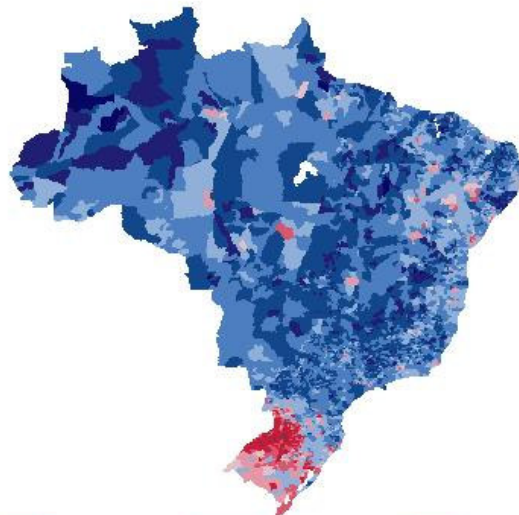

BRAZIL: PRESIDENTIAL ELECTION 1994  
VOTES FOR FHC LESS VOTES FOR (LULA+BRIZOLA) (% OF ATTENDANCE)

PERCENT CLASS

less than -45  
0 ; 10

-45 ; -30  
10 ; 30

-30 ; -10  
30 ; 45

-10 ; 0  
45 and more

Jun/98

NEMESIS/PRONEX

BRAZIL: PRESIDENTIAL ELECTION 1994  
VOTES FOR FHC LESS LULA (% OF ATTENDANCE)

PERCENT CLASS

less than -45  
0 ; 10

-45 ; -30  
10 ; 30

-30 ; -10  
30 ; 45

-10 ; 0  
45 and more

Jun/98

NEMESIS/PRONEX

BRAZIL: PRESIDENTIAL ELECTION 1994  
RATIO OF VOTES: FHC/LULA

Jun/98

NEMESIS/PRONEX

BRAZIL: PRESIDENTIAL ELECTION 1994  
RATIO OF VOTES: FHC/(LULA+ BRIZOLA)

Jun/98