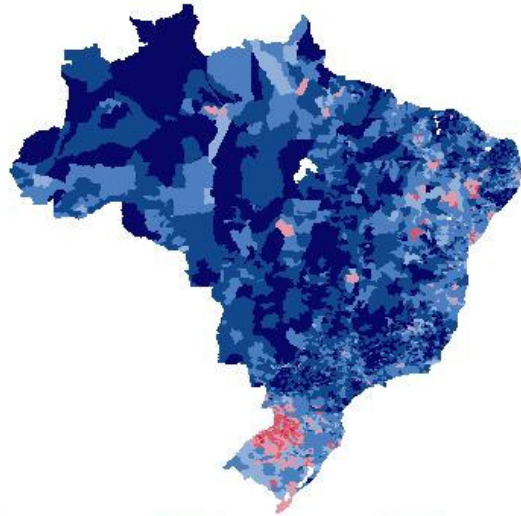

BRAZIL: PRESIDENTIAL ELECTION 1994  
VOTES FOR FHC LESS VOTES FOR (LULA+BRIZOLA) (% OF ATTENDANCE)

PERCENT CLASS

less than -45  
0 ; 10

-45 ; -30  
10 ; 30

-30 ; -10  
30 ; 45

-10 ; 0  
45 and more

Jun/98

NEMESIS/PRONEX

BRAZIL: PRESIDENTIAL ELECTION 1994  
VOTES FOR FHC LESS LULA (% OF ATTENDANCE)

PERCENT CLASS

less than -45  
0 ; 10

-45 ; -30  
10 ; 30

-30 ; -10  
30 ; 45

-10 ; 0  
45 and more

Jun/98

NEMESIS/PRONEX