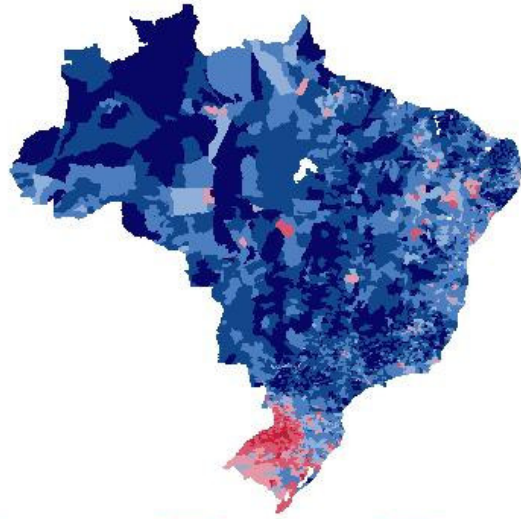

CLASSES DE PERCENTUAL

Jun/96

NEMESIS/PRONEX

ELEICAO PRESIDENCIAL 1994 - BRASIL  
VOTOS FHC MENOS VOTOS LULA (COMO % COMPARECIMENTO)

CLASSES DE PERCENTUAL

Jun/96

NEMESIS/PRONEX

ELEICAO PRESIDENCIAL 1994 - BRASIL  
RAZAO DE VOTOS: FHC/LULA

Jun/96

NEMESIS/PRONEX

ELEICAO PRESIDENCIAL 1994 - BRASIL  
RAZAO DE VOTOS: FHC/(LULA+ BRIZOLA)

Jun/96

NEMESIS/PRONEX

BRAZIL: PRESIDENTIAL ELECTION 1994  
VOTES FOR FHC (% OF ATTENDANCE) BY MUNICIPIO

Jun/96

NEMESIS/PRONEX

BRAZIL: PRESIDENTIAL ELECTION 1994  
VOTES FOR FHC LESS VOTES FOR (LULA+BRIZOLA) (% OF ATTENDANCE)

PERCENT CLASS

less than -45  
0 ; 10

-45 ; -30  
10 ; 30

-30 ; -10  
30 ; 45

-10 ; 0  
45 and more

Jun/98

NEMESIS/PRONEX