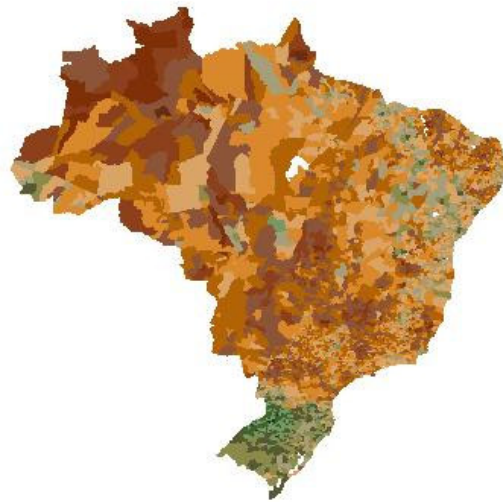

Jun/96

NEMESIS/PRONEX

ELEICAO PRESIDENCIAL 1994 - BRASIL  
RAZAO DE VOTOS: FHC/(LULA+ BRIZOLA)

Jun/96

NEMESIS/PRONEX

BRAZIL: PRESIDENTIAL ELECTION 1994  
VOTES FOR FHC (% OF ATTENDANCE) BY MUNICIPIO

Jun/96

NEMESIS/PRONEX

BRAZIL: PRESIDENTIAL ELECTION 1994  
VOTES FOR FHC LESS VOTES FOR (LULA+BRIZOLA) (% OF ATTENDANCE)

PERCENT CLASS

less than -45  
0 ; 10

-45 ; -30  
10 ; 30

-30 ; -10  
30 ; 45

-10 ; 0  
45 and more

Jun/98

NEMESIS/PRONEX